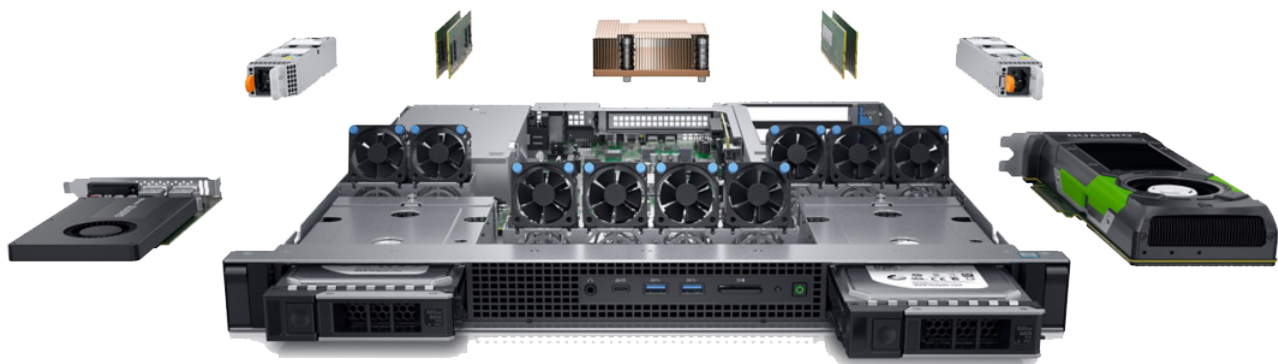

MX2VS1U 2 Class 1U Rackmount Server

The 2 Class Rackmount series MX2VS1U offers an affordable and reliable shallow depth 1U rackmount solution for any entry level deployment. Up to 32TB of raw video optimized storage is provided by (2) 24/7 Duty Cycle SATA drives.

KEY FEATURES

- Up to 32TB of Raw Storage
- Up to Intel® Core™ i7-9700 9th Generation Processor
- Operating System: Windows 10 Pro

SSD & 24/7 Duty Cycle SATA Drives

5-Year, On-site, NBD

RAID Options: 0, 1, 10

CERTIFIED | PURPOSE BUILT | GUARANTEED

SYSTEM	
Processor(s)	Core i3-9100, Core i5-9500, Core i7-9700
Processor Passmark	6717 / 9918 / 13562
Maximim Storage	32TB
Operating System	Windows 10 (Base)
OS Drives	1x 256GB M.2 NVMe SSD, Up to 2x capable
Memory	Core i3: 8GB (1x 8GB) - Core i5/i7: 16GB (2x 8GB)
RAID	Intel RSTe (NVMe/SATA)
RAID Controller	Intel RSTe (NVMe/SATA)
Networking	1x 1GbE RJ45 Intel i219, 1x 10GbE RJ45 Aquantia
Expansion Slots	1x OR 2x P1000/P2200
Front I/O	1x USB 3.1 Type-C, 2x USB 3.1, 1x Headphone, 1x SD Card Reader
Back I/O	2x USB Type-C, 1x Seria
Remote Management	N/A
Manufacturer	Dell
Warranty	5-Year, On-site, NBD
MECHANICAL	
Form Factor	Dell Precision 3930 Rack
Rack Support	N/A
Hard Drive Bays	2x 3.5"
Hard Drives Supported	Up to 2x 3.5" SATA HDD, 1TB, 2TB, 4TB, 8TB, 12TB, 16TB
Power Supply(s)	Core i3: 1x 550W Core i5, i7: 2x 550W
Operating Temperature	10°C - 35°C
Operating Humidity	10 - 85%
Dimensions (WxDxH)	19" x 23.19" x 1.68"
Max. Weight	42.63lbs
Regulatory	IEC 60950-1, European Norm EN 60950-1, CISPR 22/CISPR 24, EN55022/55024