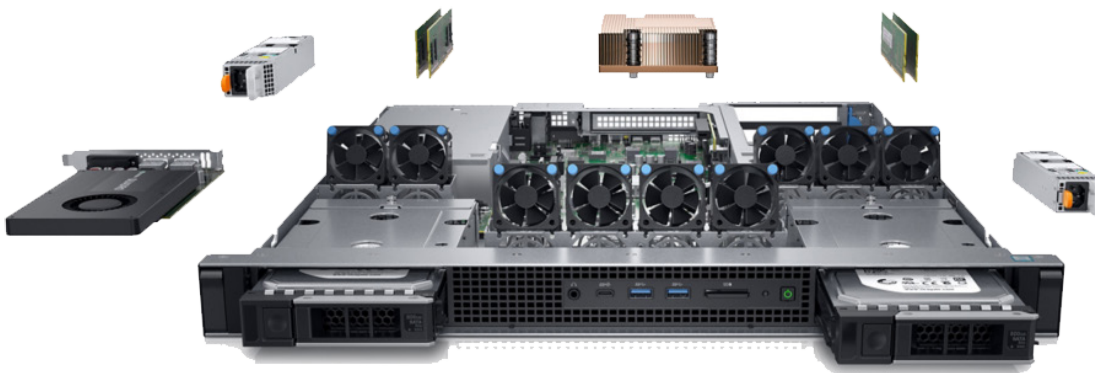

MX1R1U

1 Class 1U Rackmount Server

The 1 Class Rackmount series VX1R1U offers an affordable and reliable shallow depth 1U rackmount solution for any entry level deployment. Up to 32TB of raw video optimized storage is provided by (2) 24/7 Duty Cycle SATA drives.

A 256GB solid state drives for applications and the operating system enables fast boot and load times. RAID 0, 1, and 10 storage options allow for increased reliability, and a five-year warranty ensures peace of mind.

KEY FEATURES

- Up to 32TB of Raw Storage
- Intel® Core™ i5-9500 9th Generation Processor
- Intel® Core™ i7-9700 9th Generation Processor
- Operating System: Windows 10 Pro

SSD & 24/7 Duty Cycle SATA Drives

5-Year, On-site, NBD

RAID Options: 0, 1, 10